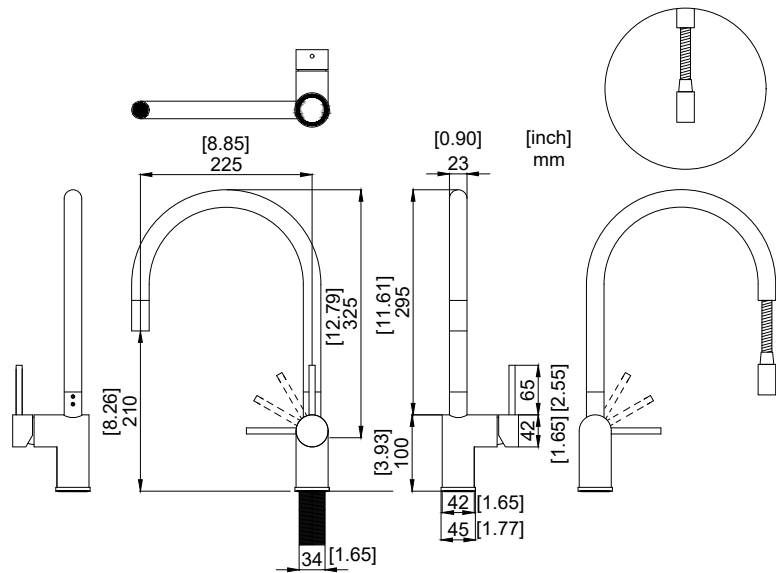

## RhythmExtended

- Kitchen taps
- Soft PEX® hoses
- Cut-out dimension 35 mm**
- Swivel range 360° and 150°
- Ceramic cartridge
- Pull down hose

### Technical specification

Application area: Tap water,  
Pressure certified: 16 bar EN 817  
The product meets the requirements of: NS-EN ISO/IEC 17065  
Working pressure: 50 - 1000 kPa  
Test pressure max 1600 kPa  
Hot water connection: max. 80 ° C  
Sound class: 1

Soft PEX® connections approved with DWGW  
Length of connecting hose: 500mm  
Type approved according to Sintef nr: PS 3552  
The product meets the requirements of: NS-EN ISO/IEC 17065  
Issued: 09.05.2019 Valid until: 01.06.2024  
[www.sintefcertification.no](http://www.sintefcertification.no)

### Cartridge:

Kerox 35 mm  
Endurance test: EN 817 70 000 cycles  
ASME A 112.18.1M 500 000 cycles  
Pressure test:  
Pneumatic: 6 bar / 87 psi  
Hydraulic: 35 bar / 500 psi

With volume limit screw

With hot limit ring