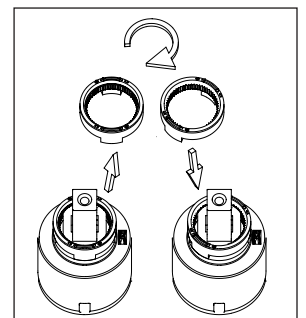

## RhythmExtended

- Kitchen taps
- Soft PEX® hoses
- Cut-out dimension 35 mm**
- Swivel range 360° and 150°
- Ceramic cartridge
- Pull down hose

### Technical specification

Application area: Tap water,  
Pressure certified: 16 bar EN 817  
The product meets the requirements of: NS-EN ISO/IEC 17065  
Working pressure: 50 - 1000 kPa  
Test pressure max 1600 kPa  
Hot water connection: max. 80 ° C  
Sound class: 1

Soft PEX® connections approved with DWGW  
Length of connecting hose: 500mm  
Type approved according to Sintef nr: PS 3552  
The product meets the requirements of: NS-EN ISO/IEC 17065  
Issued: 09.05.2019 Valid until: 01.06.2024  
[www.sintefcertification.no](http://www.sintefcertification.no)

### Cartridge:

Kerox 35 mm  
Endurance test: EN 817 70 000 cycles  
ASME A 112.18.1M 500 000 cycles  
Pressure test:  
Pneumatic: 6 bar / 87 psi  
Hydraulic: 35 bar / 500 psi

With volume limit screw

With hot limit ring