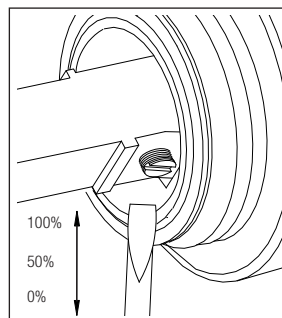

## RhythmExtended

- Kitchen taps
- Soft PEX® hoses
- Cut-out dimension 35 mm**
- Swivel range 360° and 150°
- Ceramic cartridge
- Pull down hose

### Technical specification

Application area: Tap water,  
Pressure certified: 16 bar EN 817  
The product meets the requirements of: NS-EN ISO/IEC 17065  
Working pressure: 50 - 1000 kPa  
Test pressure max 1600 kPa  
Hot water connection: max. 80 ° C  
Sound class: 1

Soft PEX® connections approved with DWGW  
Length of connecting hose: 500mm  
Type approved according to Sintef nr: PS 3552  
The product meets the requirements of: NS-EN ISO/IEC 17065  
Issued: 09.05.2019 Valid until: 01.06.2024  
[www.sintefcertification.no](http://www.sintefcertification.no)

### Cartridge:

Kerox 35 mm  
Endurance test: EN 817 70 000 cycles  
ASME A 112.18.1M 500 000 cycles  
Pressure test:  
Pneumatic: 6 bar / 87 psi  
Hydraulic: 35 bar / 500 psi

With volume limit screw

With hot limit ring