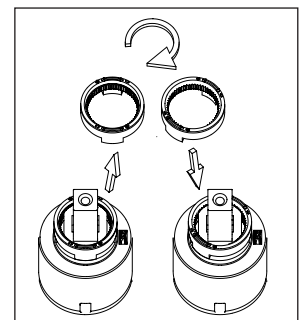

nivito™

Art nr: RH-600-EX
Brushed Stainless steel

EAN nr:
7350051951480

RhythmExtended

- Kitchen taps
- Soft PEX® hoses
- Cut-out dimension 35 mm**
- Swivel range 360° and 150°
- Ceramic cartridge
- Pull out hose

Technical specification

Application area: Tap water,
Pressure certified: 16 bar EN 817
The product meets the requirements of: NS-EN ISO/IEC 17065
Working pressure: 50 - 1000 kPa
Test pressure max 1600 kPa
Hot water connection: max. 80 ° C
Sound class: 1

Soft PEX® connections approved with DWGW
Length of connecting hose: 500mm
Type approved according to Sintef nr: PS 3552
The product meets the requirements of: NS-EN ISO/IEC 17065
Issued: 09.05.2019 Valid until: 01.06.2024
www.sintefcertification.no

Cartridge:

Kerox 35 mm
Endurance test: EN 817 70 000 cycles
ASME A 112.18.1M 500 000 cycles
Pressure test:
Pneumatic: 6 bar / 87 psi
Hydraulic: 35 bar / 500 psi

With volume limit screw

With hot limit ring