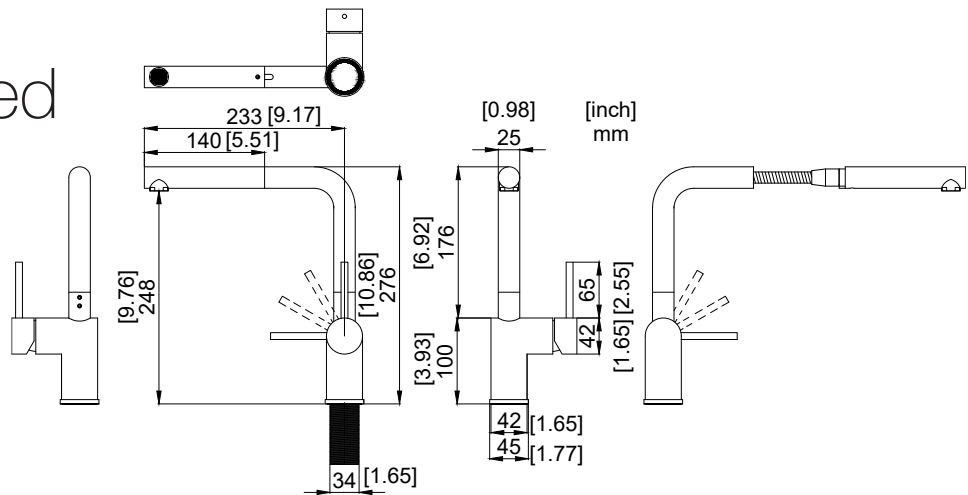

nivito™

Art nr: RH-600-EX
Brushed Stainless steel

EAN nr:
7350051951480

RhythmExtended

- Kitchen taps
- Soft PEX® hoses
- Cut-out dimension 35 mm**
- Swivel range 360° and 150°
- Ceramic cartridge
- Pull out hose

Technical specification

Application area: Tap water,
Pressure certified: 16 bar EN 817
The product meets the requirements of: NS-EN ISO/IEC 17065
Working pressure: 50 - 1000 kPa
Test pressure max 1600 kPa
Hot water connection: max. 80 ° C
Sound class: 1

Soft PEX® connections approved with DWGW
Length of connecting hose: 500mm
Type approved according to Sintef nr: PS 3552
The product meets the requirements of: NS-EN ISO/IEC 17065
Issued: 09.05.2019 Valid until: 01.06.2024
www.sintefcertification.no

Cartridge:

Kerox 35 mm
Endurance test: EN 817 70 000 cycles
ASME A 112.18.1M 500 000 cycles
Pressure test:
Pneumatic: 6 bar / 87 psi
Hydraulic: 35 bar / 500 psi

With volume limit screw

With hot limit ring