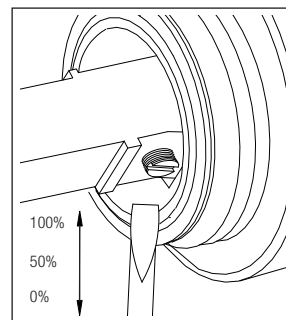

nivito™

Art nr: RH-600-EX
Brushed Stainless steel

EAN nr:
7350051951480

RhythmExtended

- Kitchen taps
- Soft PEX® hoses
- Cut-out dimension 35 mm**
- Swivel range 360° and 150°
- Ceramic cartridge
- Pull out hose

Technical specification

Application area: Tap water,
Pressure certified: 16 bar EN 817
The product meets the requirements of: NS-EN ISO/IEC 17065
Working pressure: 50 - 1000 kPa
Test pressure max 1600 kPa
Hot water connection: max. 80 ° C
Sound class: 1

Soft PEX® connections approved with DWGW
Length of connecting hose: 500mm
Type approved according to Sintef nr: PS 3552
The product meets the requirements of: NS-EN ISO/IEC 17065
Issued: 09.05.2019 Valid until: 01.06.2024
www.sintefcertification.no

Cartridge:

Kerox 35 mm
Endurance test: EN 817 70 000 cycles
ASME A 112.18.1M 500 000 cycles
Pressure test:
Pneumatic: 6 bar / 87 psi
Hydraulic: 35 bar / 500 psi

With volume limit screw

With hot limit ring